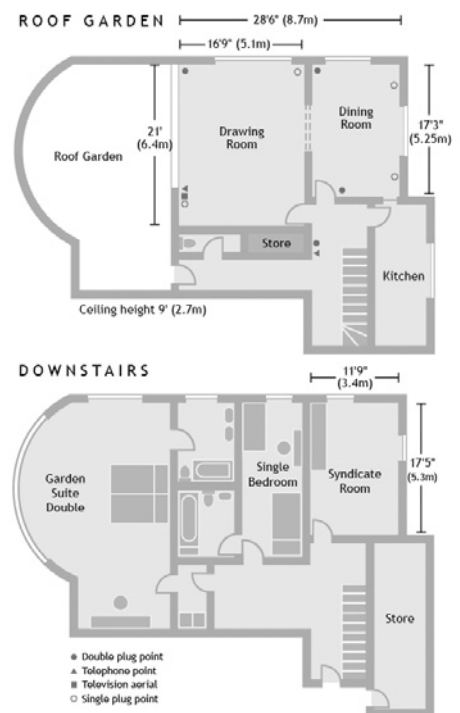

The Castle Hotel, Castle Green, Taunton, Somerset TA1 1NF

Tel 01823 272671 Fax 01823 336066 Email reception@the-castle-hotel.com

www.the-castle-hotel.com

Registered Office at the Hotel. Registered in England No. 634901