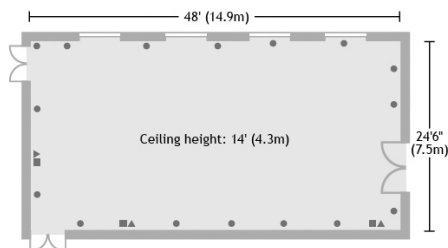

Theatre Style
100 (maximum)

U-Shape
40 (maximum)

Boardroom Style
40 (maximum)

Banquet Style
70 (maximum)

Classroom Style
35 (maximum)

Reception
120 (maximum)

The Castle Hotel, Castle Green, Taunton, Somerset TA1 1NF

Tel 01823 272671 Fax 01823 336066 Email reception@the-castle-hotel.com

www.the-castle-hotel.com

Registered Office at the Hotel. Registered in England No. 634901